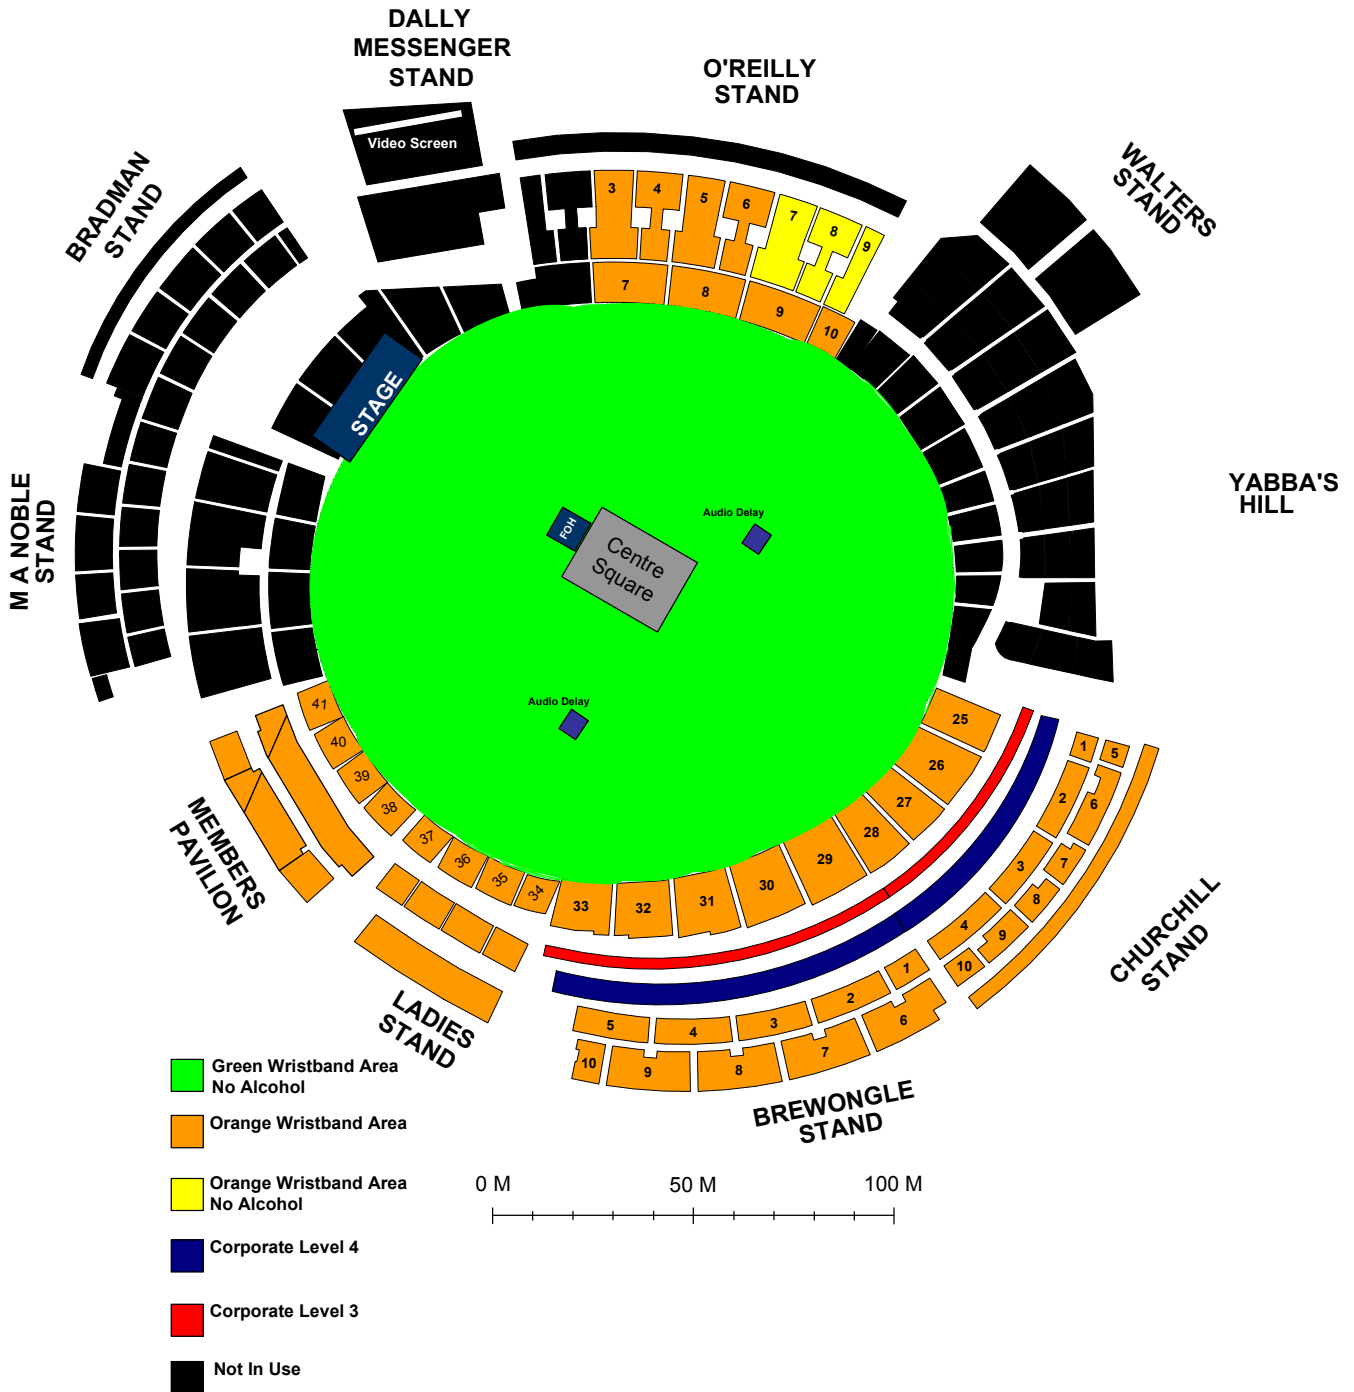

UNIONS RALLY SYDNEY CRICKET GROUND

SUNDAY 22 APRIL 2007

NOTE: Map may change without notice therefore should be only used as guide
All public areas are general admission.